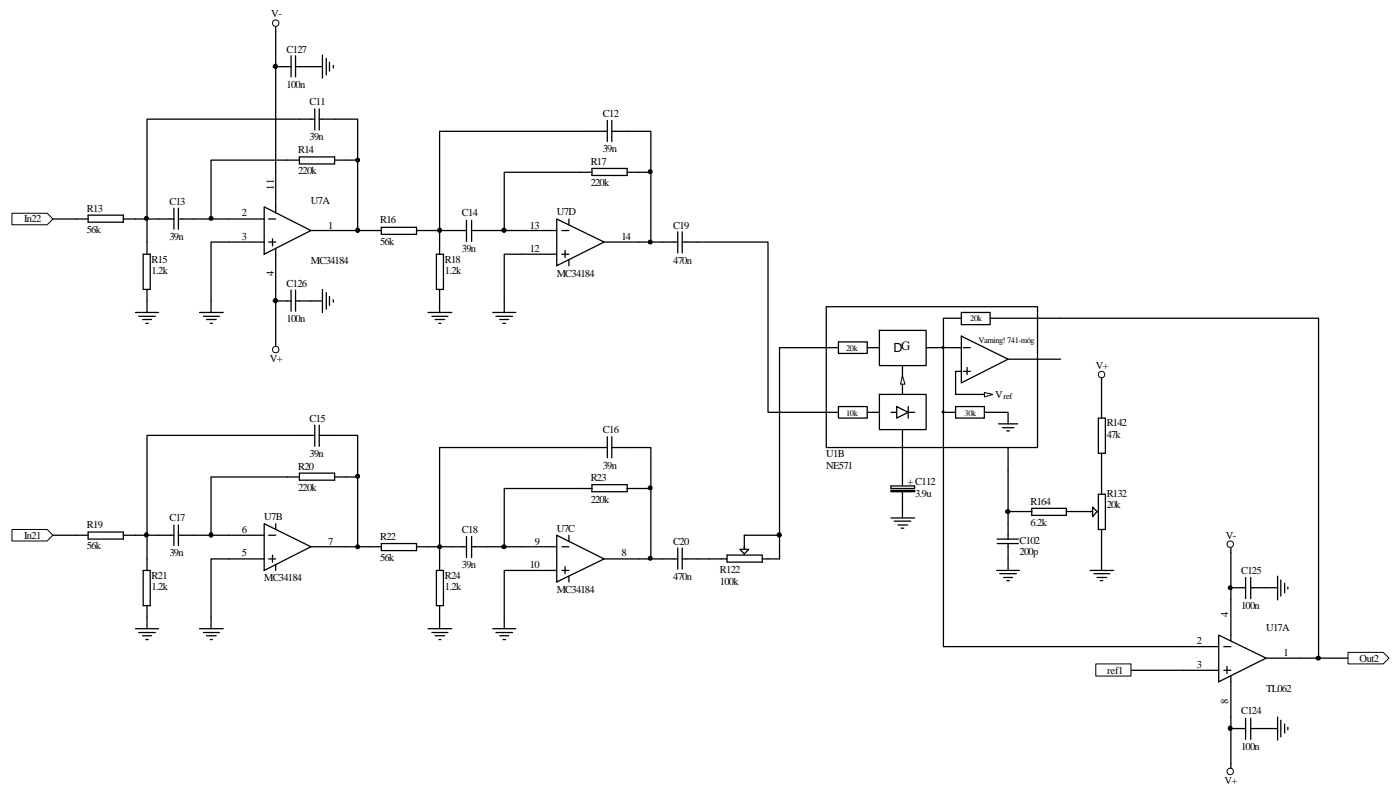

Title: Bank 2		
Size: A3	Number:	Revision: 0.01β
Date: 24-Apr-2000	Sheet of	
File: D:\E\BYGGEN\VOCODER\SCH\BANK2.SCH	Drawn By: