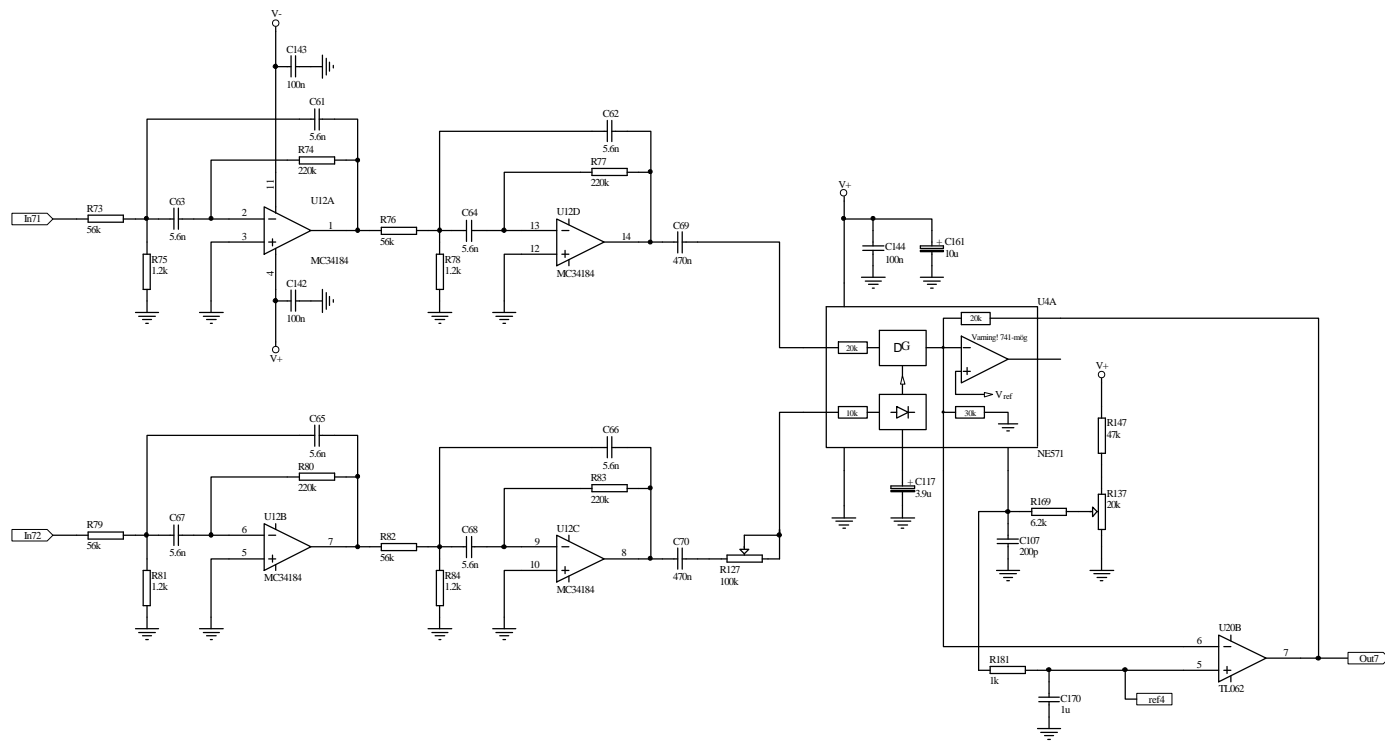

Title			Bank 7
Size	Number	Revision	0.01β
A3			
Date:	24-Apr-2000	Sheet of	
File:	D:\E\BYGGEN\VOCODER\SCH\BANK7.SCH	Drawn By: