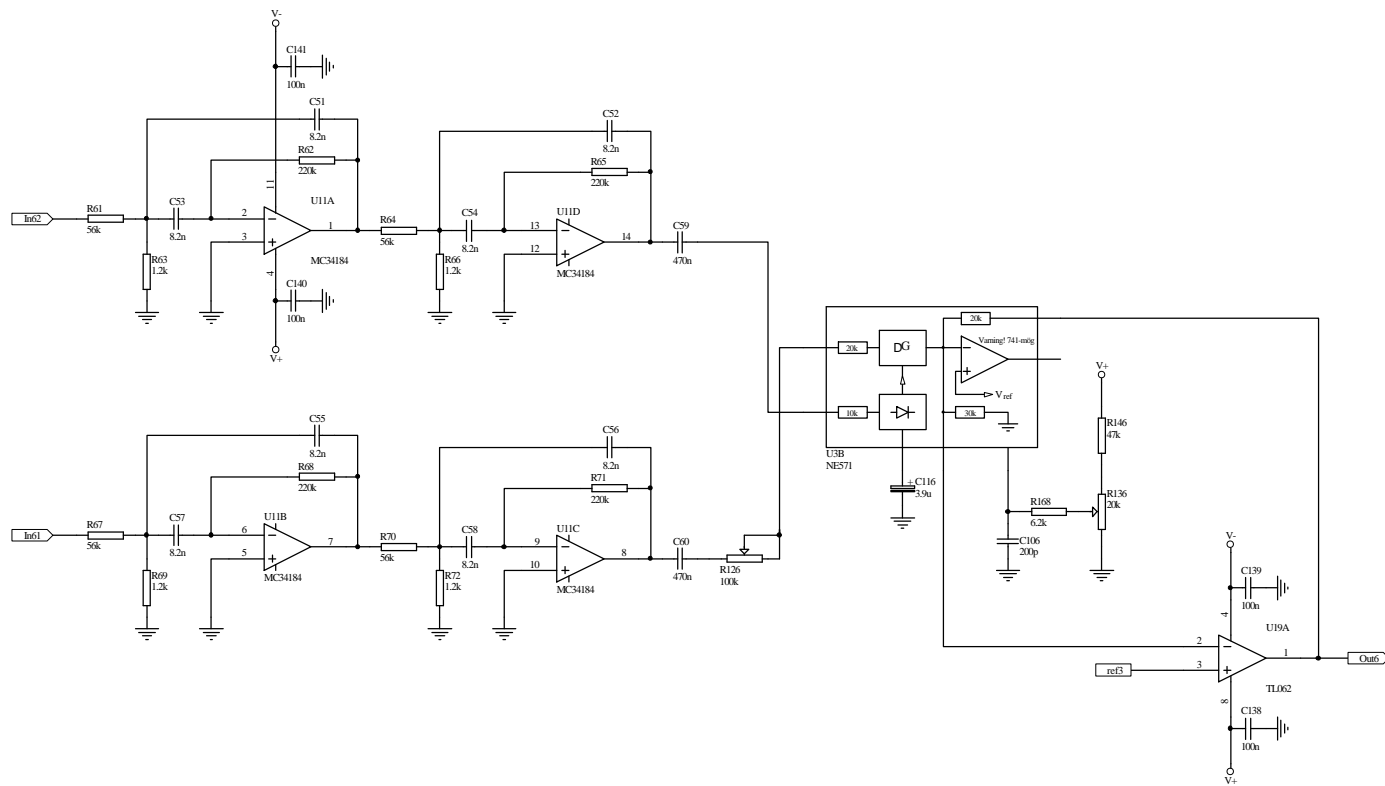

Title			Bank 6
Size	Number	Revision	0.01β
A3			
Date:	24-Apr-2000	Sheet of	
File:	D:\E\BYGGEN\VOCODER\SCH\BANK6.SCH	Drawn By: