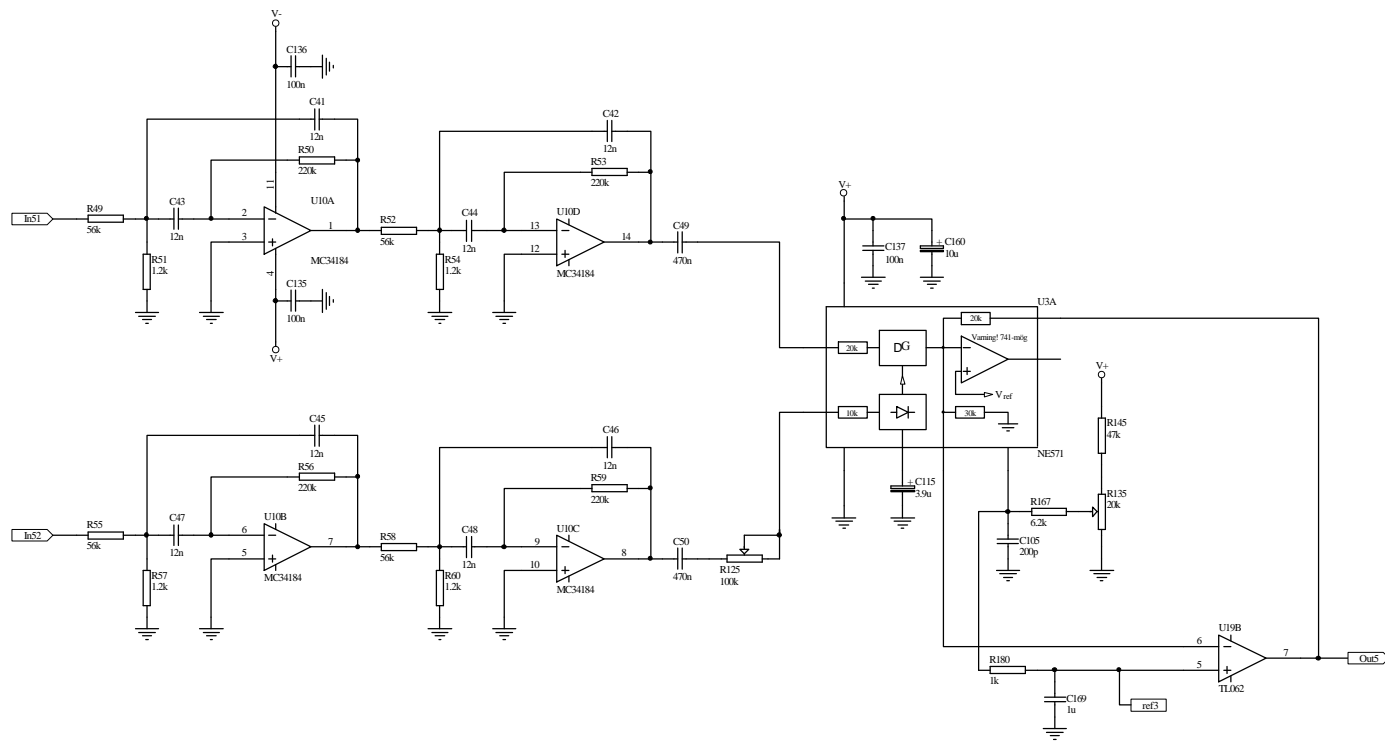

Title			Bank 3
Size	Number	Revision	0.01β
A3			
Date:	24-Apr-2000	Sheet of	
File:	D:\E\BYGGEN\VOCODERSCH\BANK3.SCH	Drawn By:	

Title: Bank 4		
Size: A3	Number:	Revision: 0.01β
Date: 24-Apr-2000	Sheet of	
File: D:\E\BYGGEN\VOCODER\SCH\BANK4.SCH	Drawn By:	