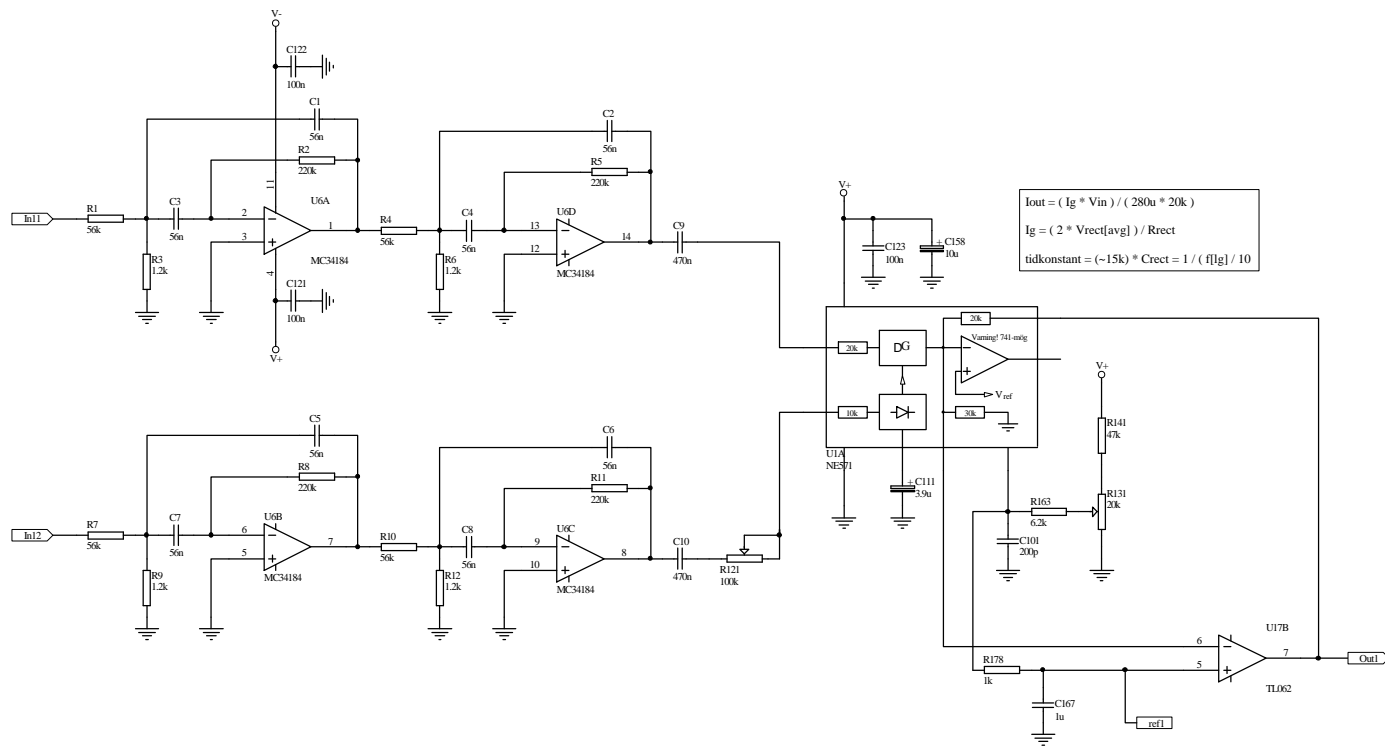

Title: Bank 1		
Size: A3	Number:	Revision: 0.01β
Date: 24-Apr-2000	Sheet of	
File: D:\E\BYGGENVOCODERSCH\BANK1.SCH	Drawn By: