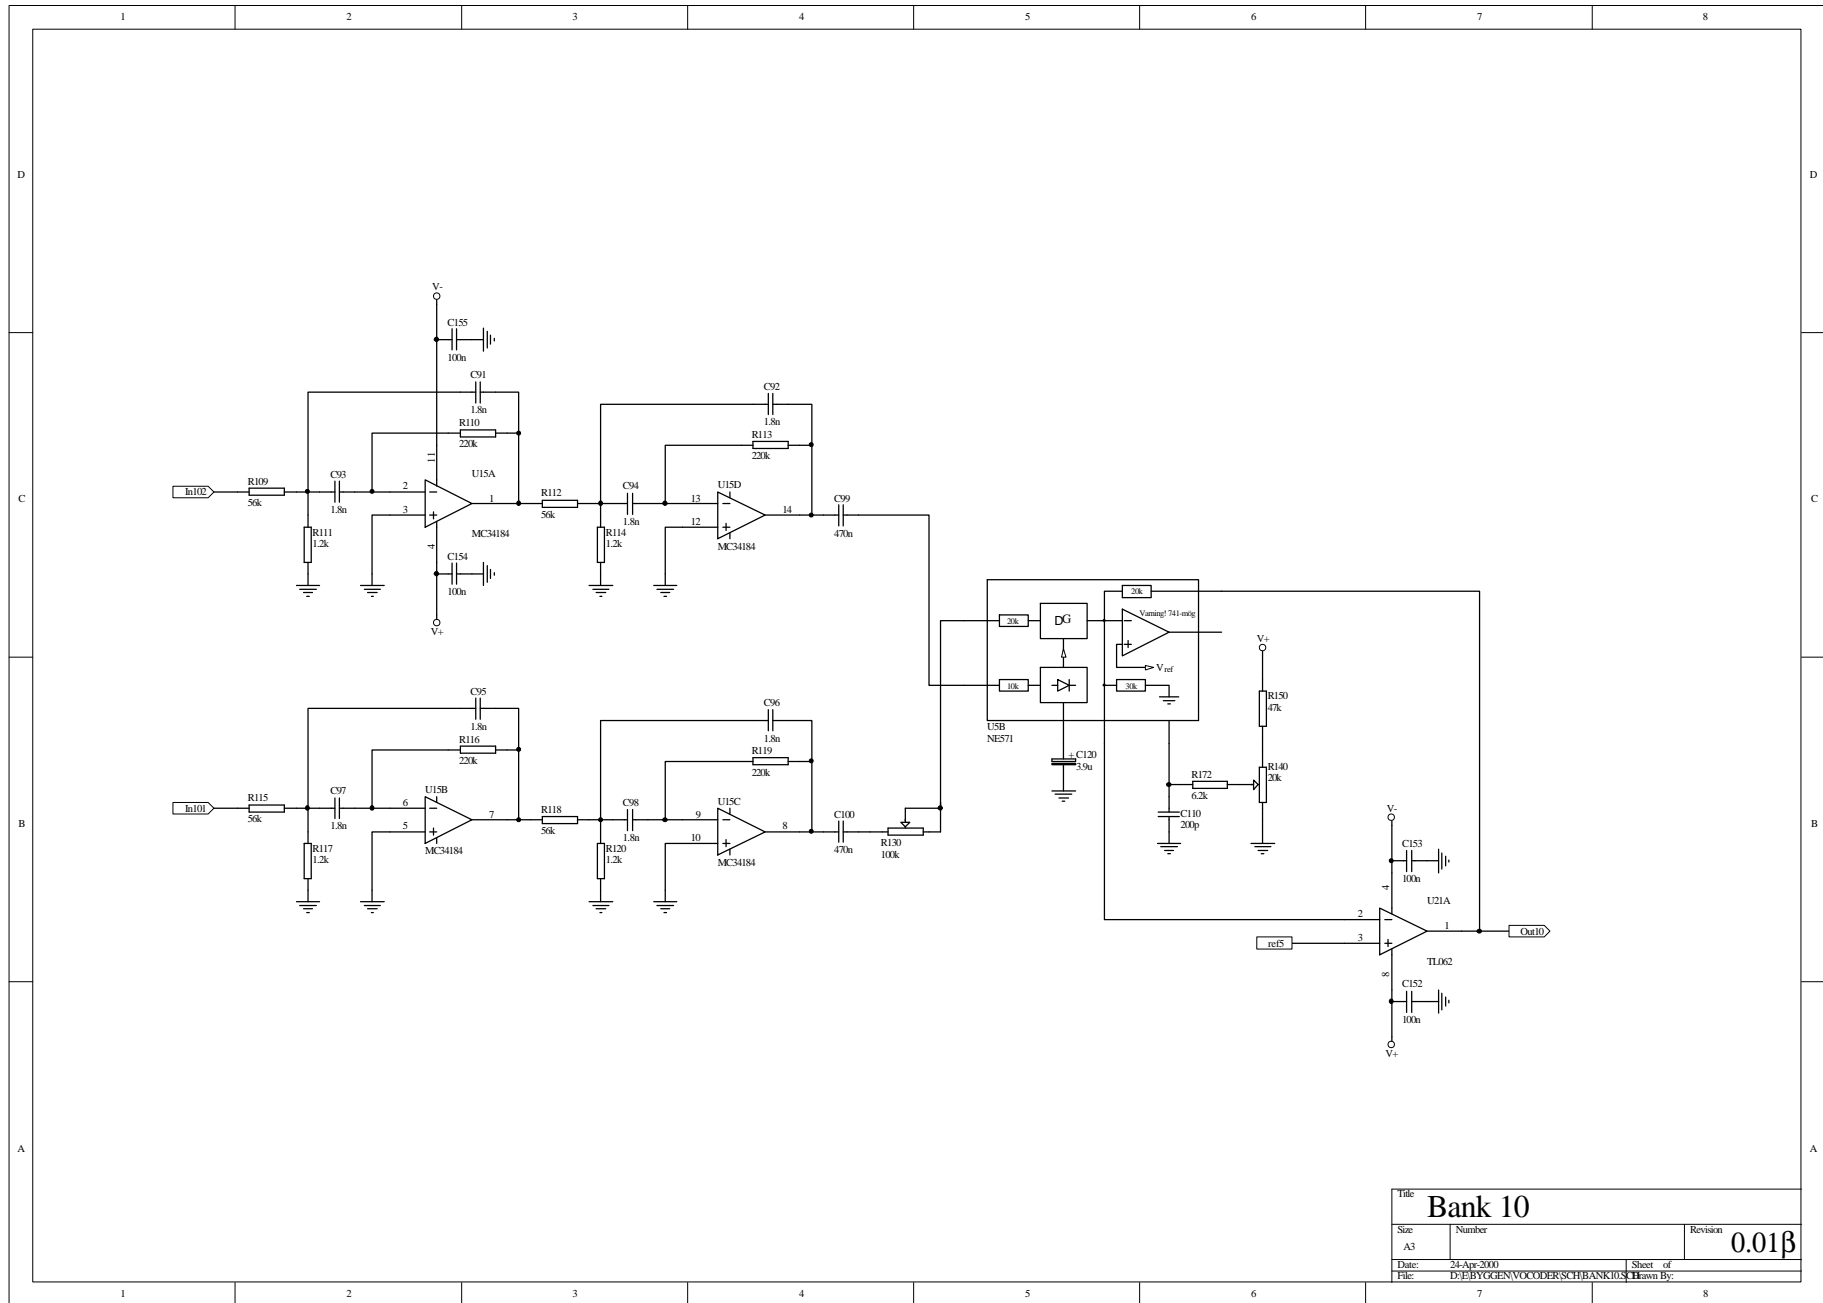

Title: Bank 10		
Size: A3	Number:	Revision: 0.01β
Date: 24-Apr-2000	Sheet of	
File: D:\E\BYGGEN\VOCODER\SCH\BANK10.SCH	Drawn By: