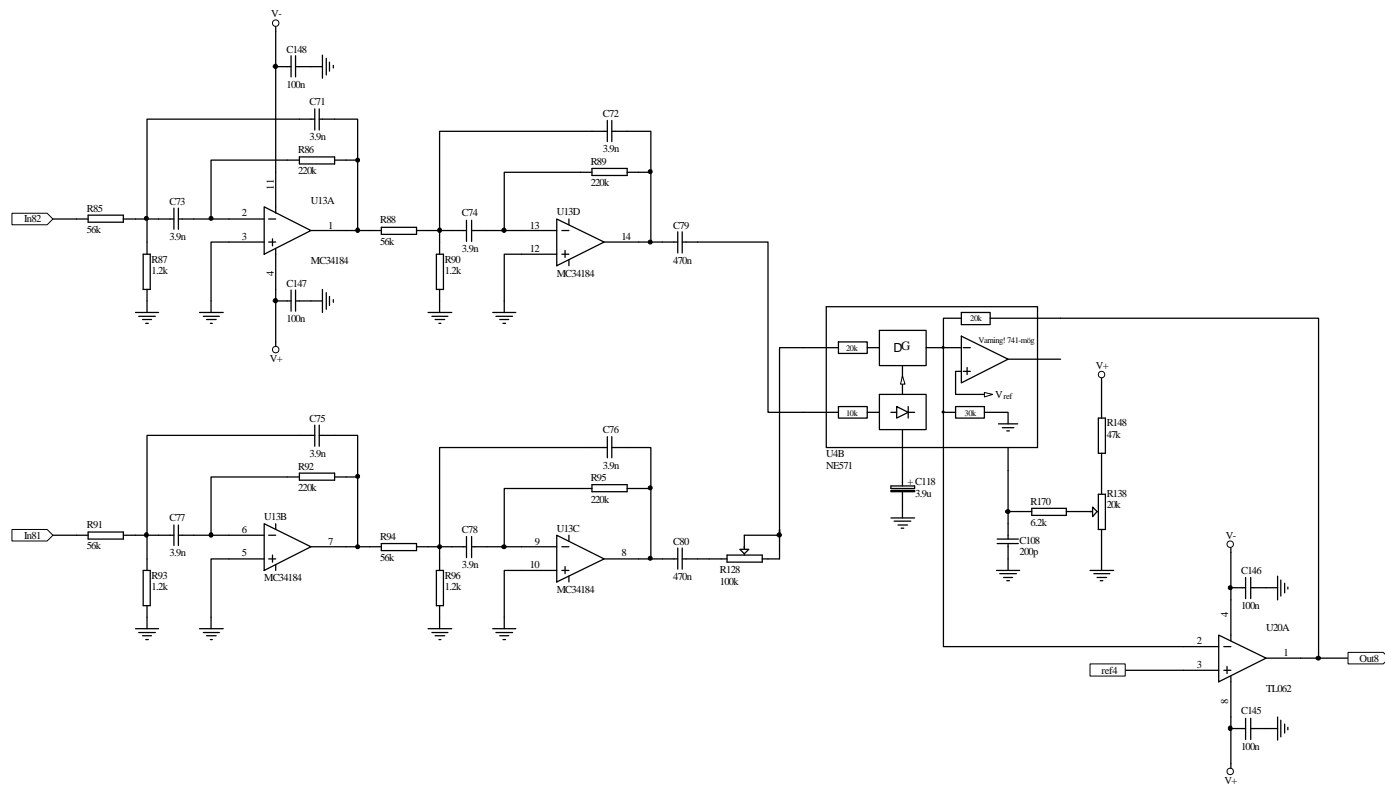

Title: Bank 8		
Size: A3	Number:	Revision: 0.01β
Date: 24-Apr-2000	Sheet of	
File: D:\E\BYGGEN\VOCODER\SCH\BANK8.SCH	Drawn By: