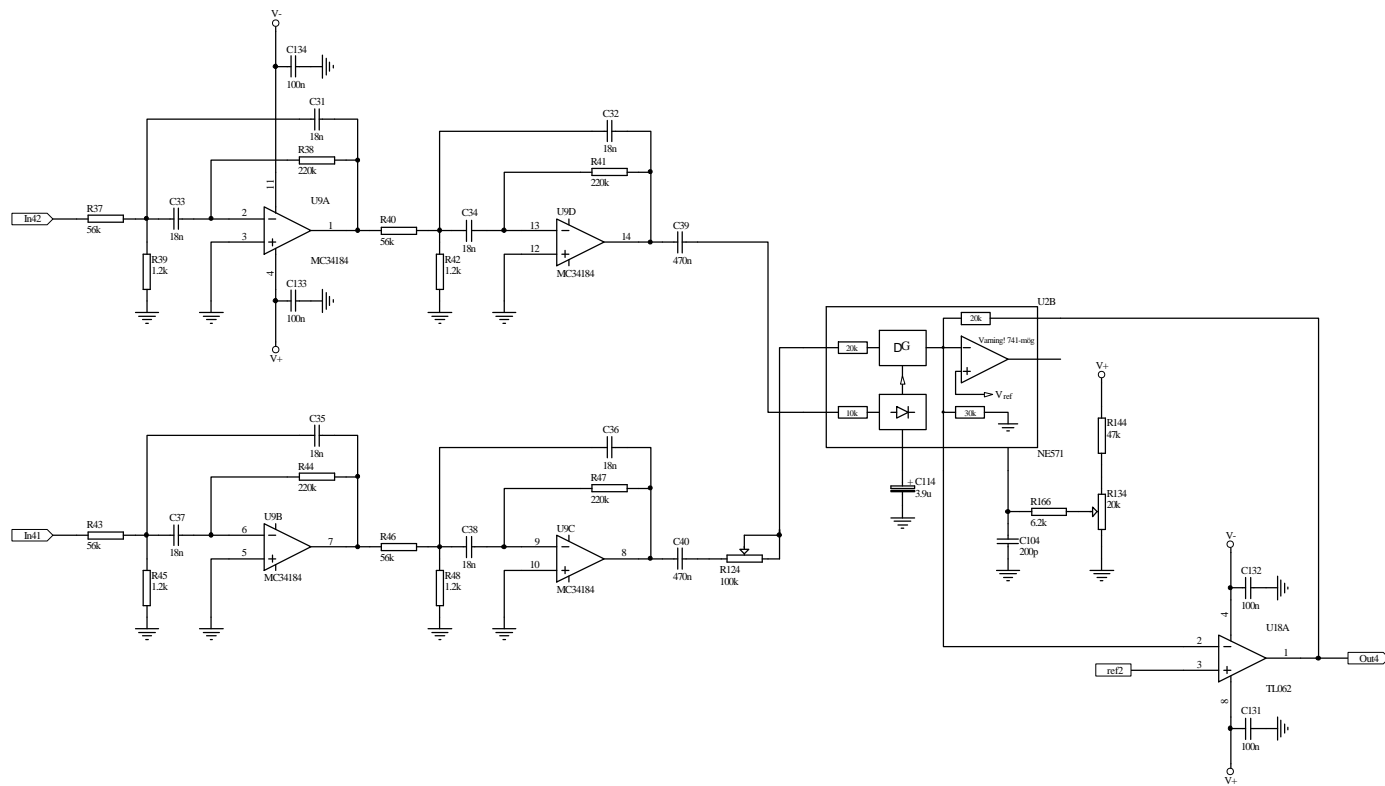

Title: Bank 4		
Size: A3	Number:	Revision: 0.01β
Date: 24-Apr-2000	Sheet of	
File: D:\E\BYGGEN\VOCODER\SCH\BANK4.SCH	Drawn By: