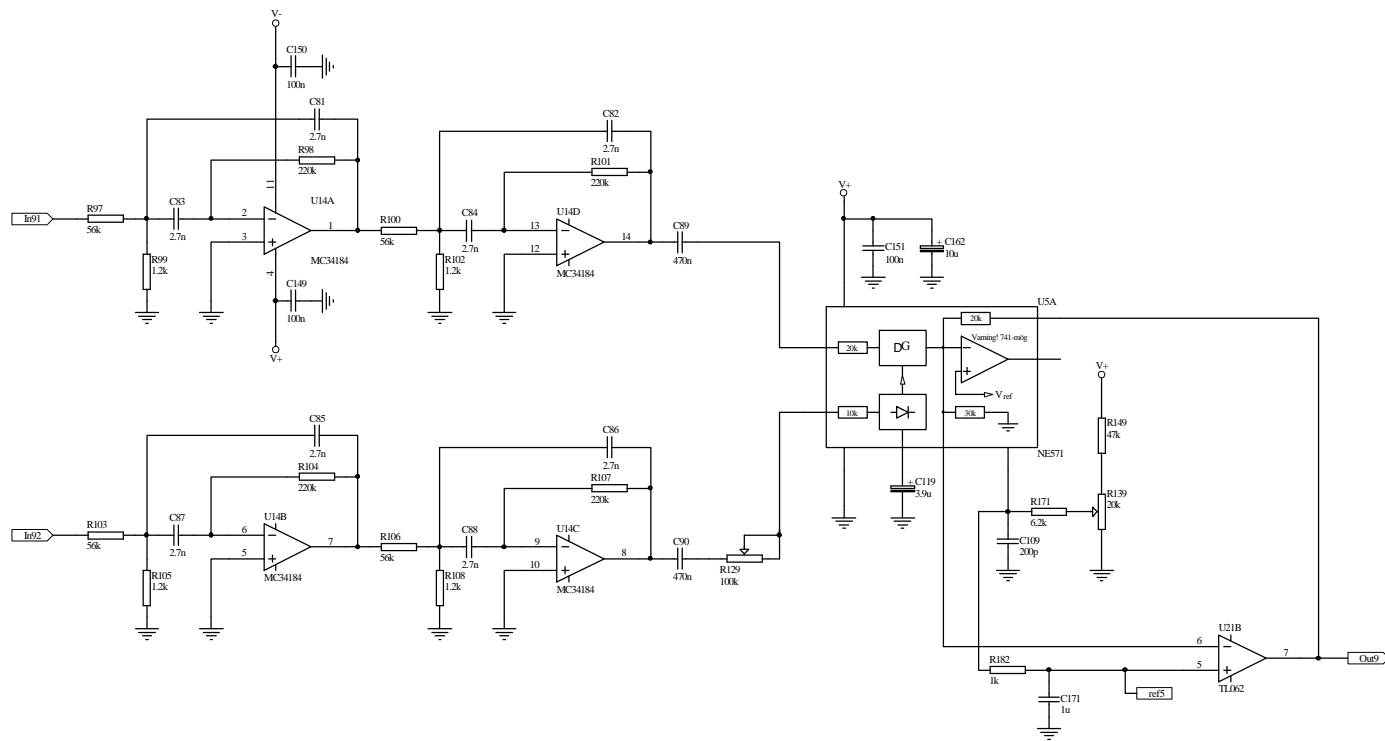

Title			Bank 9
Size	Number	Revision	0.01β
A3			
Date:	24-Apr-2000	Sheet of	
File:	D:\E\BYGGEN\VOCODER\SCH\BANK9\SCH	Drawn By: